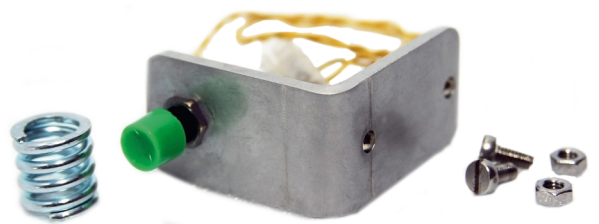

# PB50-AC360

Anti climb top tamper for 360° beam towers

# PB50-AC360

## Anti climb top tamper for 360° beam towers