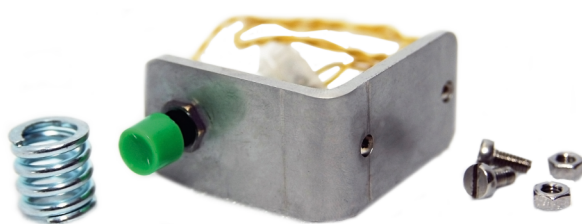

PB50-AC180

Anti climb top tamper for 180° beam towers

PB50-AC180

Anti climb top tamper for 180° beam towers

Technical specifications

General

Accessory group	Perimeter / Outdoor
Type	Spare part

As a company of innovation, Carrier Fire & Security reserves the right to change product specifications without notice. For the latest product specifications, visit firesecurityproducts.com online or contact your sales representative.