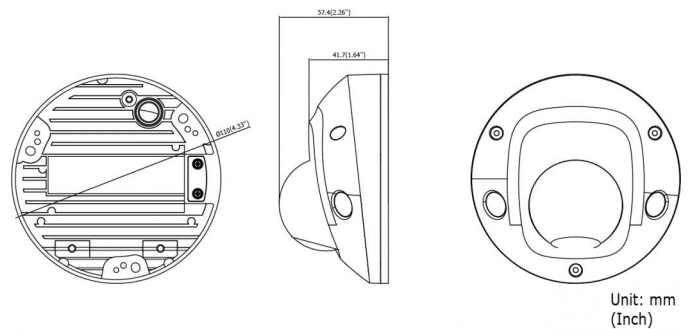

TVW-5604

TruVision 2MPx, H.265/H.264, IP Fixed Lens Wedge Camera, 2.8mm, True D/N, WDR, 10m IR, Micro SD/SDHC/SDXC Slot, Audio, I/Os, PoE (802.3-af)/12VDC, IP66, IK8, Black

Regulatory

Compliance	CE, FCC, REACH, RoHS, UL, WEEE

As a company of innovation, Carrier Fire & Security reserves the right to change product specifications without notice. For the latest product specifications, visit firesecurityproducts.com online or contact your sales representative.

Last updated on 3 June 2021 - 12:16