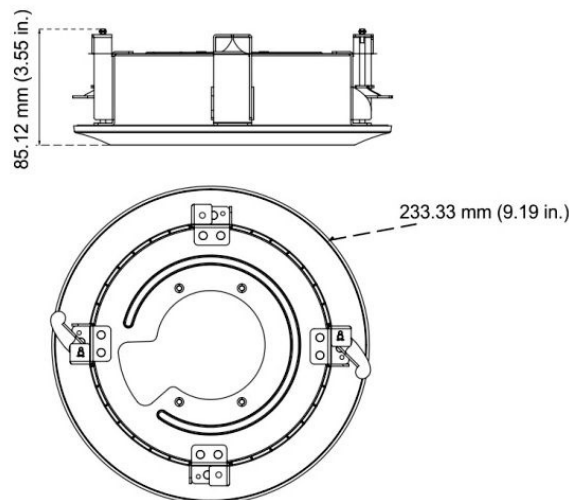

Details

- For use with TVP-5103
- Flush Mount bracket
- Allows for flush ceiling mounting
- Aluminum alloy

TVP-CFM

TruVision Compact PTZ Flush Mount for use with TVP-5103

Technical specifications

General

Bracket type	Camera
Camera support type	PTZ camera
Bracket mounting part	Mounting adapter
Mount type	Flush mount

TVP-CFM

Dimensions:	233 x 85 mm
Weight:	640g
Color:	Grey color (Pantone 428c)

As a company of innovation, Carrier Fire & Security reserves the right to change product specifications without notice. For the latest product specifications, visit firesecurityproducts.com online or contact your sales representative.