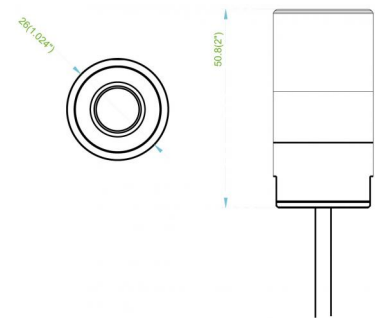

TVL-0110

TruVision Covert Lens, 1.3 MPx, Cylinder, 2.0 mm, 8 m cable

Overview

The 2.0 mm cylinder lens can be connected directly to the TruVision IP ATM Covert camera TVA-1101

Details

- Compatible with TVA-1101 camera
- Cylinder Lens
- 2.0 mm lens
- 8 m connection cable

TVL-0110

TruVision Covert Lens, 1.3 MPx, Cylinder, 2.0 mm, 8 m cable

Technical specifications

General

Lens type	Covert lens
Focal length	up to 6 mm
IR coated	No
Megapixel compatible	Yes
CS mount	No

Physical

Colour	Black
Connection	RJ12
Cable length	8 m

As a company of innovation, Carrier Fire & Security reserves the right to change product specifications without notice. For the latest product specifications, visit firesecurityproducts.com online or contact your sales representative.