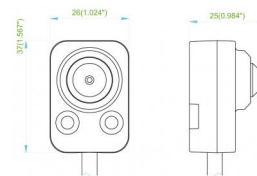

TVL-0109

TruVision Covert Lens, 1.3 MPx, L-shape, 2.0 mm, 8 m cable

Overview

The 2.0 mm L-Shaped Lens can be connected directly to the TruVision IP ATM Covert camera TVA-1101

Details

- Compatible with TVA-1101 camera
- 1.3 MPx L-Shaped Lens
- 2.0 mm @ F2.3
- 8 m connection cable

TVL-0109

TruVision Covert Lens, 1.3 MPx, L-shape, 2.0 mm, 8 m cable

Technical specifications

General

Lens type	Covert lens
Focal length	up to 6 mm
CS mount	No

Physical

Colour	Black
Connection:	RJ12
Cable length	8 m