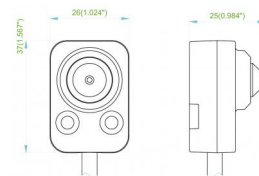

TVL-0107

TruVision Covert Lens, 1.3 MPx, L-shape, 2.0 mm, 2m cable

Overview

The 2.0 mm L-Shaped Lens can be connected directly to the TruVision IP ATM Covert camera TVA-1101

Details

- Compatible with TVA-1101 camera
- 1.3 MPx L-Shaped Lens
- 2.0 mm @ F2.3
- 2 m connection cable

TVL-0107

TruVision Covert Lens, 1.3 MPx, L-shape, 2.0 mm, 2m cable

Technical specifications

General

Lens type	Covert lens
Focal length	up to 6 mm
CS mount	No

Physical

Colour	Black
Connection	RJ12
Cable length	2 m