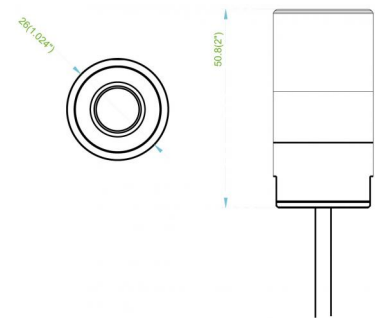

## Technical specifications

---

### General

Lens type	Covert lens
Focal length	up to 6 mm
IR coated	No
Megapixel compatible	Yes
CS mount	No

### Physical

Physical dimensions	4 mm x 8 m
Colour	Black

As a company of innovation, Carrier Fire & Security reserves the right to change product specifications without notice. For the latest product specifications, visit [firesecurityproducts.com](http://firesecurityproducts.com) online or contact your sales representative.