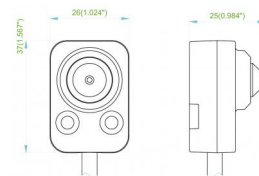

### General

Lens type	Covert lens
Focal length	up to 6 mm
IR coated	No
Megapixel compatible	Yes
CS mount	No

### Physical

Physical dimensions	3.7 mm x 8 m
Colour	Black

As a company of innovation, Carrier Fire & Security reserves the right to change product specifications without notice. For the latest product specifications, visit [firesecurityproducts.com](http://firesecurityproducts.com) online or contact your sales representative.