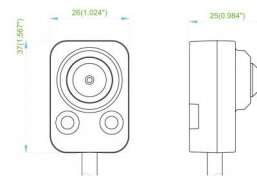

TVL-0102

TruVision Covert Lens, 1.3MPx, L-shape, 3.7mm @ F2.3, 2m cable

Overview

L-Shaped Lens for the TruVision IP ATM Covert camera

Details

- L-Shaped Lens
- 3.7mm @ F2.3
- 2m cable

TVL-0102

TruVision Covert Lens, 1.3MPx, L-shape, 3.7mm @ F2.3, 2m cable

Technical specifications

General

Lens type	Covert lens
Focal length	up to 6 mm
IR coated	No
Megapixel compatible	Yes
CS mount	No

Physical

Physical dimensions	3.7 mm x 2 m
Colour	Black

As a company of innovation, Carrier Fire & Security reserves the right to change product specifications without notice. For the latest product specifications, visit firesecurityproducts.com online or contact your sales representative.