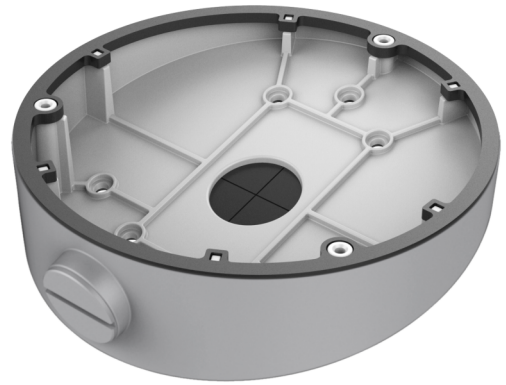

TVF-WBM

TruVision™ 360° Camera Round Angled Back Box, Conduit Ports, Gang Box Compatible, Metal, Indoor & Outdoor

TVF-WBM

TruVision™ 360° Camera Round Angled Back Box, Conduit Ports, Gang Box Compatible, Metal, Indoor & Outdoor

Technical specifications

General

| | |
|-----------------------|-------------------------------|
| Bracket type | Camera |
| Camera support type | TruVision 360 degrees cameras |
| Bracket mounting part | Mount connection box |
| Mount type | Ceiling mount, Wall mount |