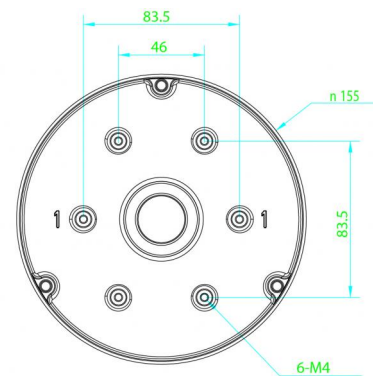

TVD-CB7

TruVision Cup Base (6 inch) for S6 motorized dome cameras. Use with TVD-SNB, TVD-PPB, TVD-CBW

Technical specifications

General

Bracket type	Camera
Camera support type	TruVision mini domes
Bracket mounting part	Cup base
Mount type	Wall mount

Physical

Physical dimensions	Ø 155 mm Ø 6.1 in.
Net weight	650 g (with cup base attached) 1.4 lb. (with cup base attached)
Colour	Grey (Pantone 428c)
Material	Aluminium

Environmental

Environment	Indoor / Outdoor

As a company of innovation, Carrier Fire & Security reserves the right to change product specifications without notice. For the latest product specifications, visit firesecurityproducts.com online or contact your sales representative.