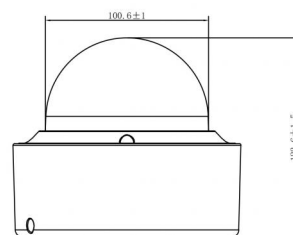

Físico

Dimensiones físicas	Φ141 x 123 mm Φ5.5 x 4.8 in.
Peso neto	900 g 1.98 lb.
Color	Gris
Factor de forma	Domo

Medioambiental

Ratio de impacto	IK10
Entorno	Interior
Temperatura de funcionamiento	-30 to +60°C -22 to +140°F
Humedad relativa	<95% noncondensing

Normativa

Cumplimiento	CE, FCC, REACH, RoHS, UL, WEEE

Encoding

4th to 10th stream compression	H.265, H.264, MJPEG
4th stream resolutions	1920 x 1080 (1080p), 1280 x 720 (XVGA), 704 x 576 (4CIF), 640 x 480 (VGA)
5th stream resolutions	704 x 576 (4CIF), 640 x 480 (VGA)
6th to 10th stream resolutions	1920 x 1080 (1080p), 1280 x 720 (XVGA), 704 x 576 (4CIF), 640 x 480 (VGA)

Storage

Additional storage options	NAS (NFS,SMB/CIFS)

Network

Security	Password protection, HTTPS encryption, 802.1x authentication (EAP-TLS, EAP-LEAP, EAP-MD5), watermark, IP address filter, basic and digest authentication for HTTP/HTTPS, WSSE and digest authentication for ONVIF, RTP/RTSP over HTTPS, control timeout settings, security audit log, TLS 1.2

Accessories

TVD-CB8	TruVision cup base for S7 indoor dome camera
TVD-BB3	TruVision indoor dome back box
TVD-BB3A	TruVision indoor dome angled back
TVD-M2-FM	TruVision indoor dome flush mount
TVD-M2-WM	TruVision indoor dome wall mount (mount diameter is 2.5 mm bigger than dome base)
TVD-LWB-2	TruVision L-Shape wall mount bracket
TVD-BS-5S	TruVision indoor dome smoked bubble
TVD-BS-5C	TruVision indoor dome clear bubble

Como empresa innovadora, Carrier Fire & Security se reserva el derecho de modificar las especificaciones de los productos sin previo aviso. Para conocer las últimas especificaciones de los productos, visite la Web de es.firesecurityproducts.com o póngase en contacto con su comercial.

Last updated on 31 May 2021 - 15:52