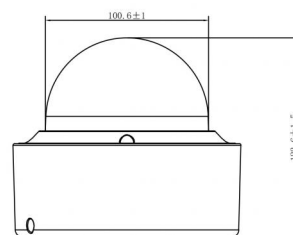

Físico

Dimensiones físicas	Φ141 x 123 mm Φ5.5 x 4.8 in.
Peso neto	900 g 1.98 lb.
Color	Gris
Factor de forma	Domo

Medioambiental

Ratio de impacto	IK10
Entorno	Interior
Temperatura de funcionamiento	-30 to +60°C -22 to +140°F
Humedad relativa	<95% noncondensing

Normativa

Cumplimiento	CE, FCC, REACH, RoHS, UL, WEEE

Encoding

4th to 10th stream compression	H.265, H.264, MJPEG
4th stream resolutions	1920 x 1080 (1080p), 1280 x 720 (XVGA), 704 x 576 (4CIF), 640 x 480 (VGA)
5th stream resolutions	704 x 576 (4CIF), 640 x 480 (VGA)
6th to 10th stream resolutions	1920 x 1080 (1080p), 1280 x 720 (XVGA), 704 x 576 (4CIF), 640 x 480 (VGA)

Storage

Additional storage options	NAS (NFS,SMB/CIFS)

Network

Security	Password protection, HTTPS encryption, 802.1x authentication (EAP-TLS, EAP-LEAP, EAP-MD5), watermark, IP address filter, basic and digest authentication for HTTP/HTTPS, WSSE and digest authentication for ONVIF, RTP/RTSP over HTTPS, control timeout settings, security audit log, TLS 1.2

Accessories

TVD-CB8	TruVision cup base for S7 indoor dome camera
TVD-BB3	TruVision indoor dome back box
TVD-BB3A	TruVision indoor dome angled back
TVD-M2-FM	TruVision indoor dome flush mount
TVD-M2-WM	TruVision indoor dome wall mount (mount diameter is 2.5 mm bigger than dome base)
TVD-LWB-2	TruVision L-Shape wall mount bracket
TVD-BS-5S	TruVision indoor dome smoked bubble
TVD-BS-5C	TruVision indoor dome clear bubble

Como empresa innovadora, Carrier Fire & Security se reserva el derecho de modificar las especificaciones de los productos sin previo aviso. Para conocer las últimas especificaciones de los productos, visite la Web de es.firesecurityproducts.com o póngase en contacto con su comercial.

Last updated on 31 May 2021 - 15:50