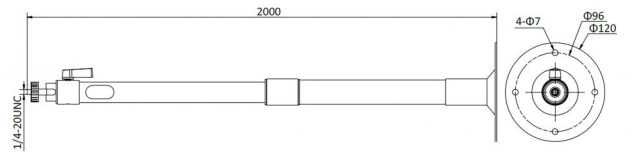

TVC-C200

TruVision Adjustable ceiling mount bracket (120 - 200 cm)

Overview

The TruVision TVC-C200 ceiling mount bracket allows box cameras and people count cameras to be installed on a ceiling.

Details

- Extendable length between 120 cm and 200 cm
- Aluminium alloy material with surface spray treatment

TVC-C200

TruVision Adjustable ceiling mount bracket (120 - 200 cm)

Technical specifications

General

Bracket type	Camera
Bracket mounting part	Mounting bracket
Mount type	Ceiling mount

Physical

Physical dimensions	2000 x 120 mm (W x D)
Net weight	1035 g (2.28 lb)
Colour	White
Material	Aluminium