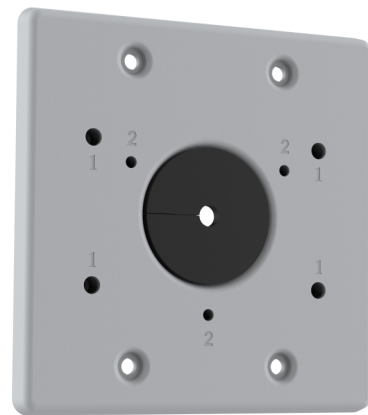

Product data sheet

TVB-2G-AD

TruVision 2 Gang Box Adapter Plate (for LWB mount and fixed lens bullet)

TVB-2G-AD

TruVision 2 Gang Box Adapter Plate (for LWB mount and fixed lens bullet)

Technical specifications

General

Bracket type	Camera
Camera support type	TruVision bracket
Bracket mounting part	Mounting adapter
Mount type	Wall bracket
Cable management	Yes

Physical

Physical dimensions	110 × 110 mm
Net weight	73 g
Colour	Grey (Pantone 428c)
Material	Metal