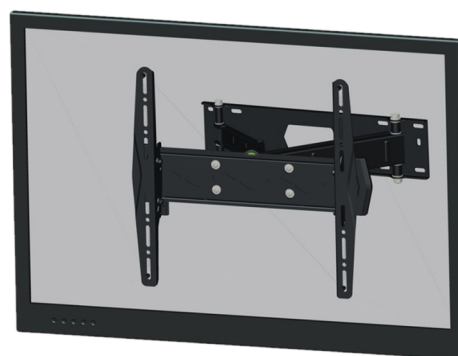

LED-W560

Flatscreen Wall Mount (3 pivots & tiltable), Black, 32-60"

Overview

The LED-W560 is an LCD/TFT full swing wall mount which allows you to mount LCD screens up to 60" to a wall. This wall mount allows users to tilt and swivel your screen very easily.

The wall mount can easily be attached using the universal VESA hole pattern.

Suitable products

This accessory is ideal for use in combination with the UVM-3200 and UVM-4200.

Details

- Supports monitors up to 60"
- VESA compatible
- Tilt 20°
- Swivel 110°

LED-W560

Flatscreen Wall Mount (3 pivots & tiltable), Black, 32-60"

Technical specifications

General

Bracket type	Monitor
Mount type	Wall mount
Max. supported monitor size	up to 60"
Distance from wall	92 to 380 mm

VESA standard

VESA minimum	75 x 75 mm
VESA maximum	600 x 400 mm

Physical

Colour	Black
--------	-------

As a company of innovation, Carrier Fire & Security reserves the right to change product specifications without notice. For the latest product specifications, visit firesecurityproducts.com online or contact your sales representative.