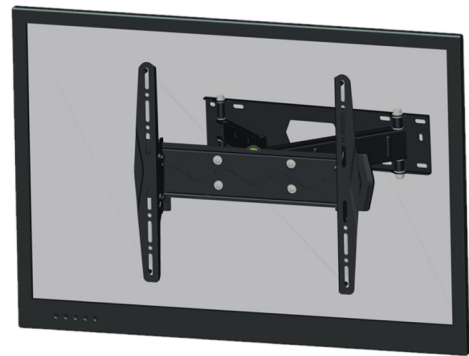

LED-W560

Flatscreen Wall Mount (3 pivots & tiltable), Black, 32-60"

Overview

The LED-W560 is an LCD/TFT full swing wall mount which allows you to mount LCD screens up to 60" to a wall. This wall mount allows users to tilt and swivel your screen very easily.

The wall mount can easily be attached using the universal VESA hole pattern.

Suitable products

This accessory is ideal for use in combination with the UVM-3200 and UVM-4200.

Details

- Supports monitors up to 60"
- VESA compatible
- Tilt 20°
- Swivel 110°

LED-W560

Flatscreen Wall Mount (3 pivots & tiltable), Black, 32-60"

Technical specifications

General

Bracket type	Monitor
Mount type	Wall mount
Max. supported monitor size	up to 60"
Distance from wall	92 to 380 mm

VESA standard

VESA minimum	75 x 75 mm
VESA maximum	600 x 400 mm

Physical

Colour	Black
--------	-------

As a company of innovation, Carrier Fire & Security reserves the right to change product specifications without notice. For the latest product specifications, visit firesecurityproducts.com online or contact your sales representative.