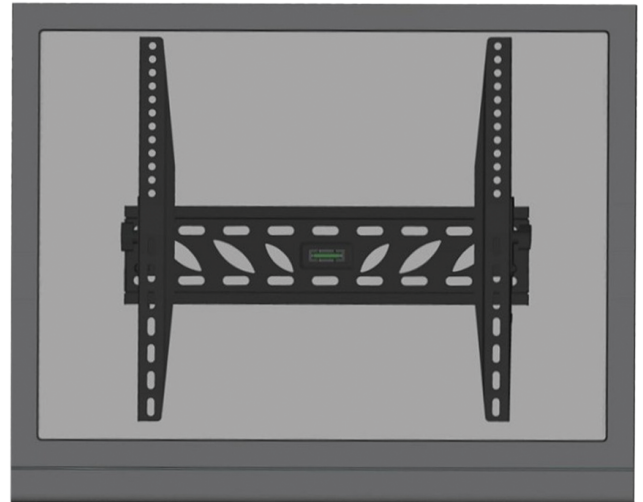

LED-W240

Flatscreen Wall Mount (tiltable), Black, 23-47"

Overview

The LED-W240 is an LCD/TFT tiltable wall mount which allows you to mount LCD screens up to 47" to a wall. This wall mount allows users to tilt screens up to 20 degrees.

The wall mount can easily be attached using the universal VESA hole pattern.

Suitable products

This accessory is ideal for use in combination with the UVM-2600, UVM-3200 and UVM-4200.

Details

- Supports monitors up to 47"
- VESA compatible

LED-W240

Flatscreen Wall Mount (tiltable), Black, 23-47"

Technical specifications

General

Bracket type	Monitor
Mount type	Wall mount
Max. supported monitor size	up to 47"
Distance from wall	39 mm

VESA standard

VESA minimum	100 x 100 mm
VESA maximum	400 x 400 mm

Physical

Colour	Black
--------	-------

As a company of innovation, Carrier Fire & Security reserves the right to change product specifications without notice. For the latest product specifications, visit firesecurityproducts.com online or contact your sales representative.