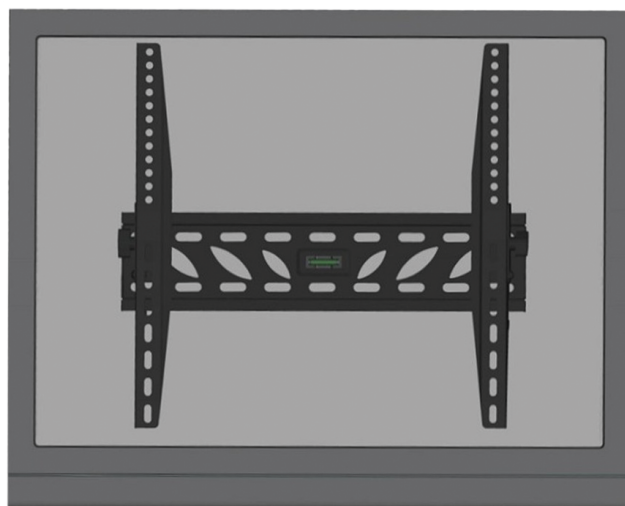

LED-W240

Flatscreen Wall Mount (tiltable), Black, 23-47"

Overview

The LED-W240 is an LCD/TFT tiltable wall mount which allows you to mount LCD screens up to 47" to a wall. This wall mount allows users to tilt screens up to 20 degrees.

The wall mount can easily be attached using the universal VESA hole pattern.

Suitable products

This accessory is ideal for use in combination with the UVM-2600, UVM-3200 and UVM-4200.

Details

- Supports monitors up to 47"
- VESA compatible

LED-W240

Flatscreen Wall Mount (tiltable), Black, 23-47"

Technical specifications

General

Bracket type	Monitor
Mount type	Wall mount
Max. supported monitor size	up to 47"
Distance from wall	39 mm

VESA standard

VESA minimum	100 x 100 mm
VESA maximum	400 x 400 mm

Physical

Colour	Black
--------	-------

As a company of innovation, Carrier Fire & Security reserves the right to change product specifications without notice. For the latest product specifications, visit firesecurityproducts.com online or contact your sales representative.